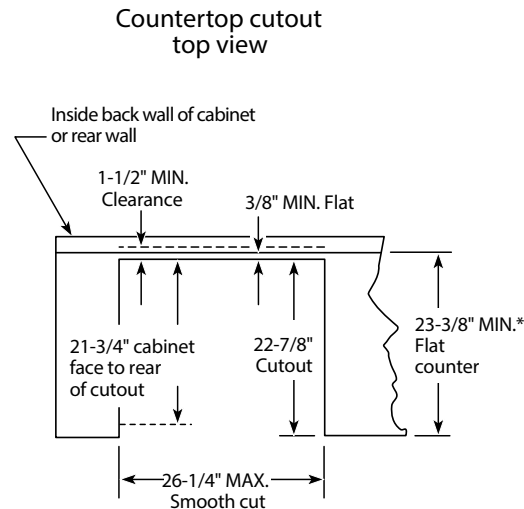

JM250DF

GE 27" Drop-In Electric Range

Dimensions and Installation Information (in inches)

Note: This appliance has been approved for 0" spacing to adjacent surfaces above the cooktop. However, a 6" minimum spacing to surfaces less than 15" above the cooktop and adjacent cabinet is recommended to reduce exposure to steam, grease splatter and heat.

Optional Backguard

(Available at additional cost)

JX27RBK (Black)

JX27RWH (White)

Installation Information: Before installing, consult installation instructions for current dimensional data and additional requirements.

KW Rating	
240V	10.6
208V	8.0
Breaker Size	
240V	40 Amp†
208V	40 Amp†

†NOTE: Check local codes for required breaker size