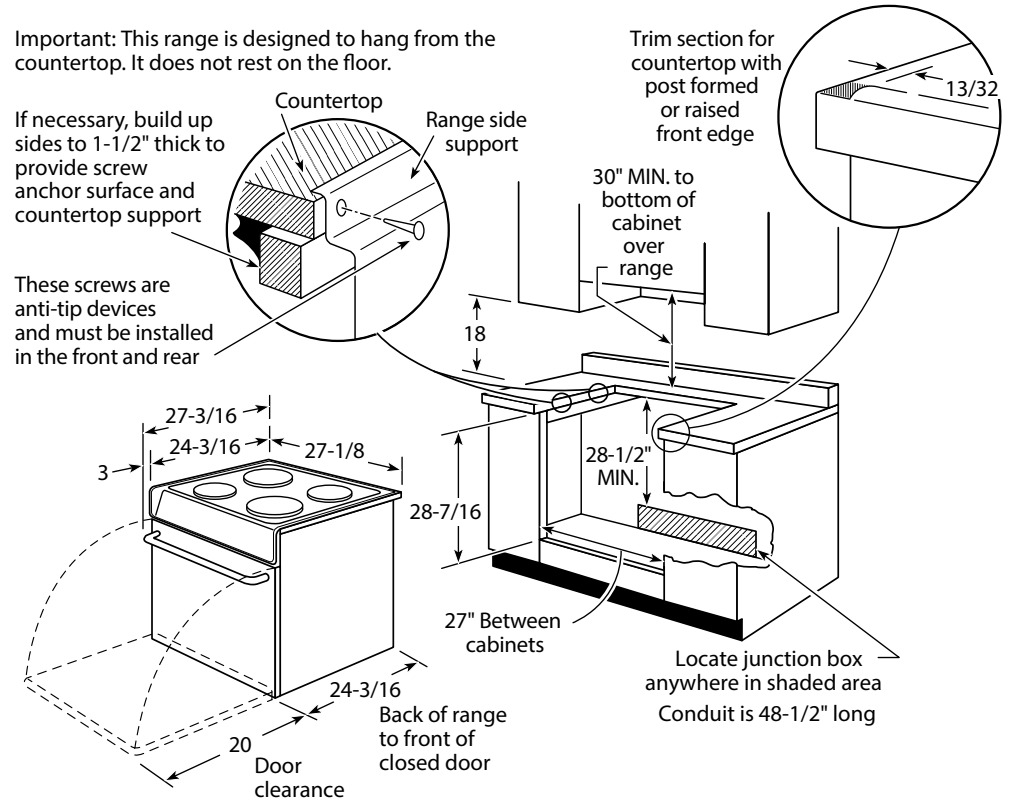

27" Drop-In Ranges

Dimensions (in inches)

Important: This range is designed to hang from the countertop. It does not rest on the floor.

If necessary, build up sides to 1-1/2" thick to provide screw anchor surface and countertop support

These screws are anti-tip devices and must be installed in the front and rear